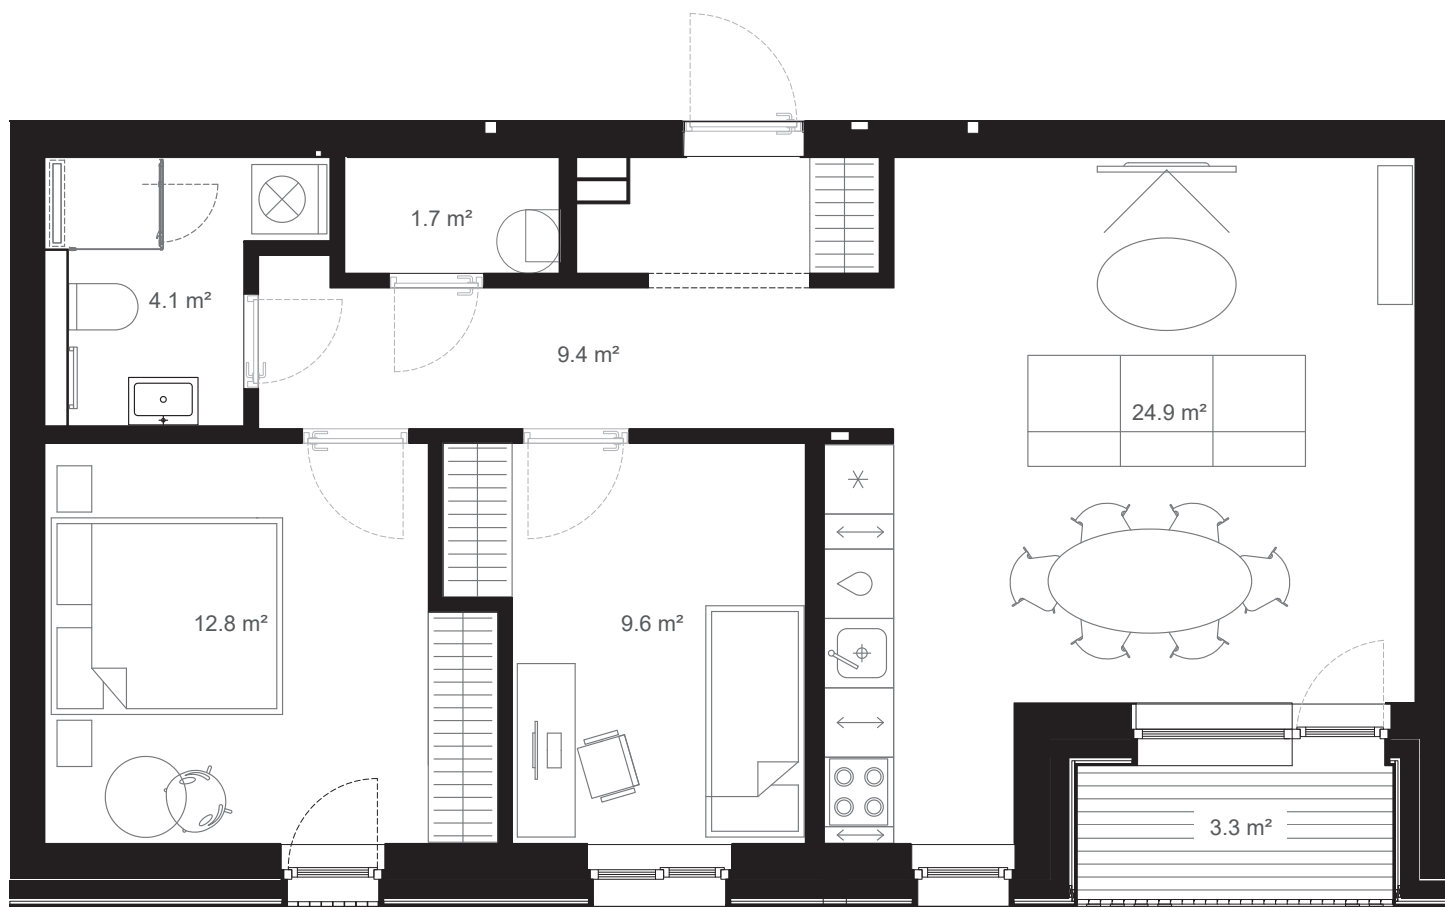

Spilvas street 1, apartment no.8

SBS
+DEVELOPMENT

Floor	3
Apartment	8
Rooms	3
Area	65,5 m ²
Balcony	3,3 m ²
Finishing	Included