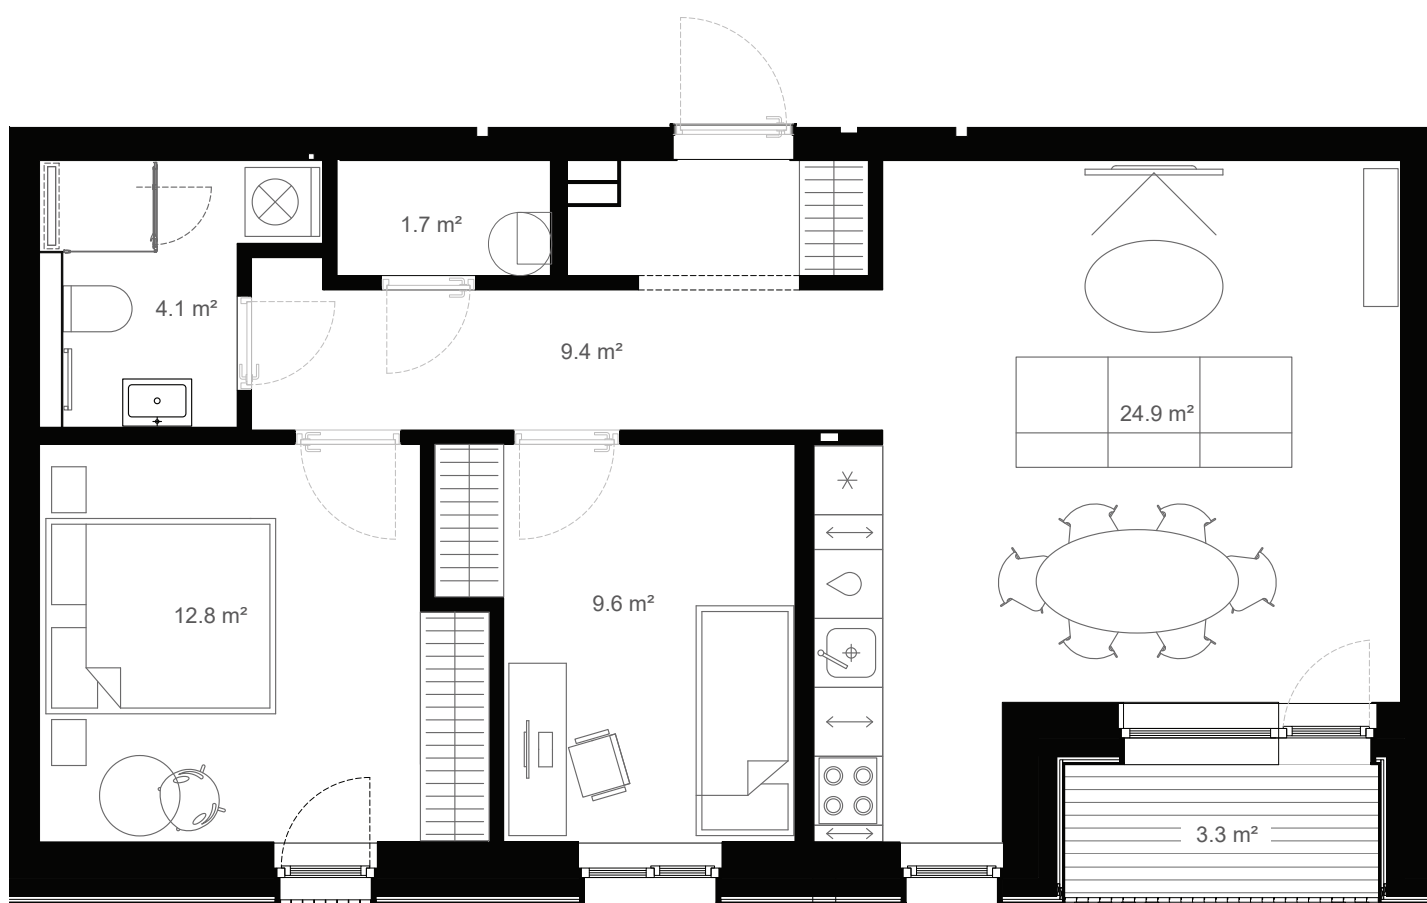

# Paleju street 50, apartment no.8

**SBS**  
+DEVELOPMENT

Floor	3
Apartment	8
Rooms	3
Area	65,5 m <sup>2</sup>
Balcony	3,3 m <sup>2</sup>
Finishing	Included